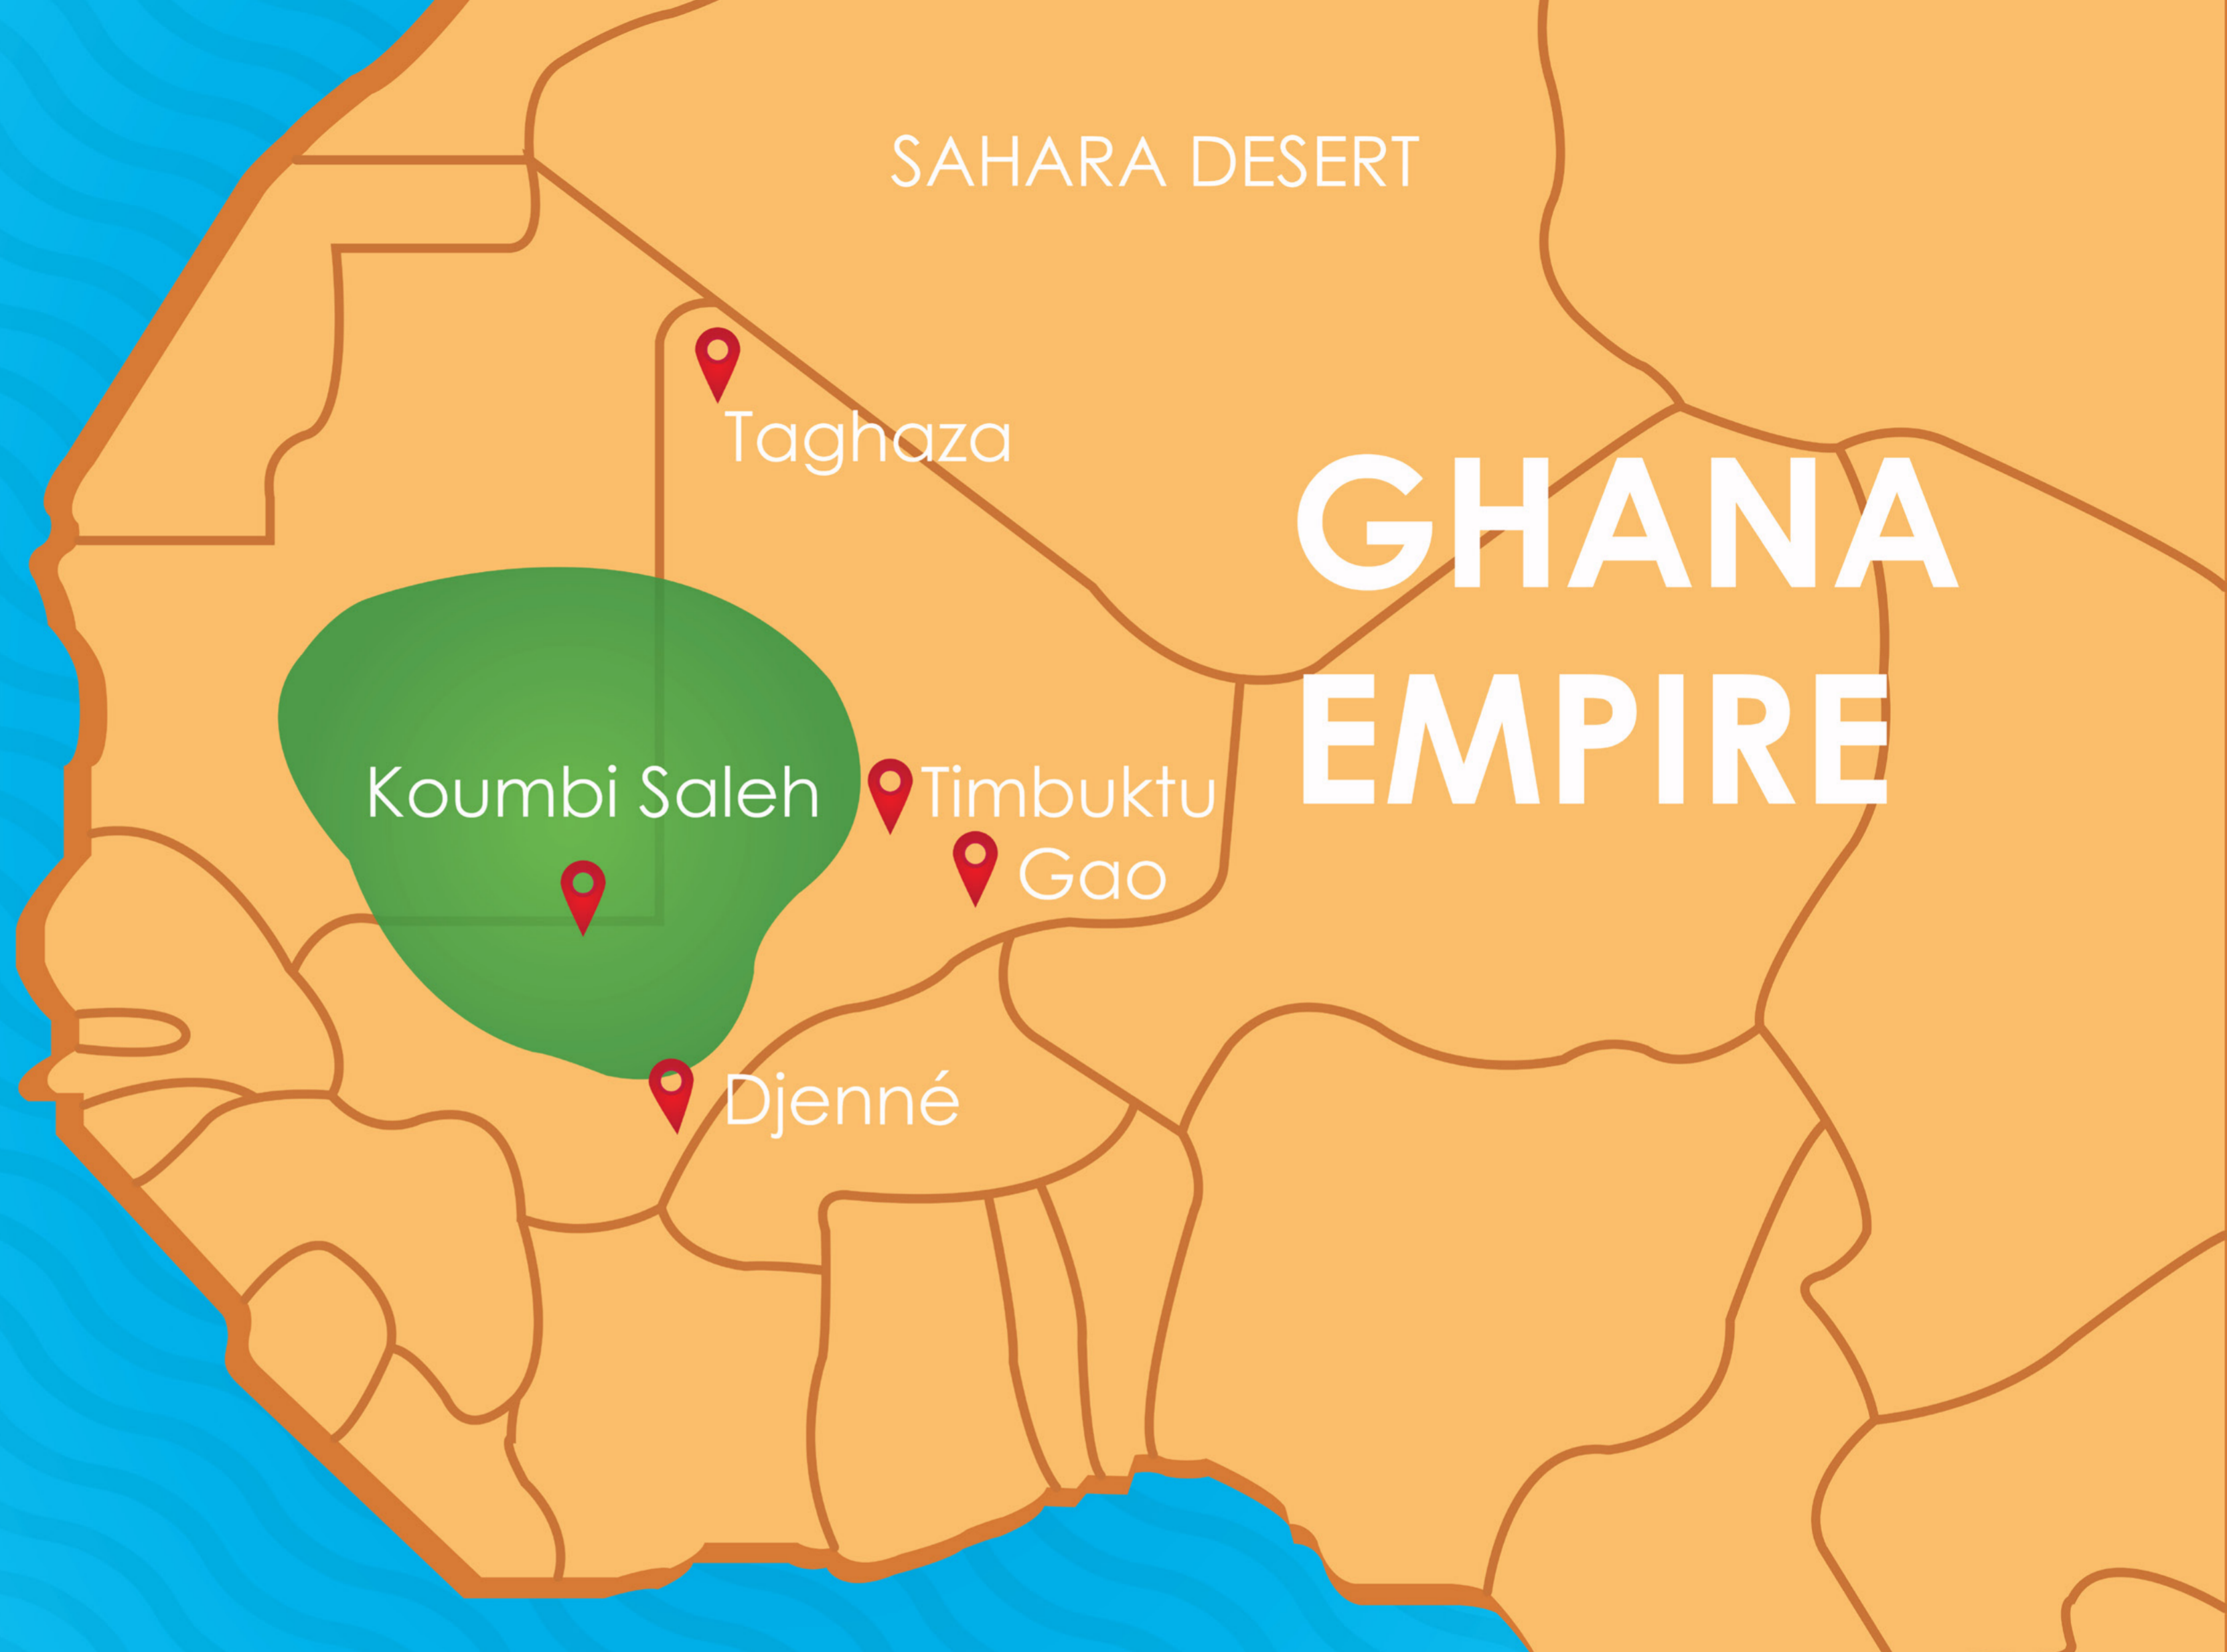

West Africa

THE GHANA EMPIRE

300 A.D. – 1200 A.D.